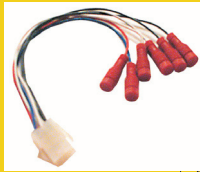

Universal harness
FAST-9999

Vehicle specific
harness FAST-1771

14 Pin Plug
To Bazooka

Ground To
Chassis Of
Vehicle

5 Meter
Extension
Cable

Universal cradle
bracket included

F.A.S.T.
Factory Audio System T-harness

How does it work?

In a word, simple. First, choose the Adapter plug(s) to fit your application(s). If you do work for multiple dealerships, choose a SKU mix that makes sense to your business. To minimize inventory overhead, purchase only the extension harnesses for your current Bazooka inventory. At install time, grab the adapter for the car you are working on, one extension cable, and one Bazooka, and get to it. The typical install takes about 25 minutes, but, if you are familiar with the car already, install times of less than 15 minutes are NOT uncommon!

*** IN STOCK**

F.A.S.T. TUBE SUBWOOFERS

MODEL#	DESCRIPTION
BTA8100-EX	BTA8100 with Universal Cradle Bracket already attached. No instructions included.
BTA6100-EX	BTA6100 with Universal Cradle Bracket already attached. No instructions included.
BTA10100-EX	BTA6100 with Universal Cradle Bracket already attached. No instructions included.
EXBRKT	Replacement Universal Cradle Bracket w/wing nuts. (2 brackets to mount one Bazooka)