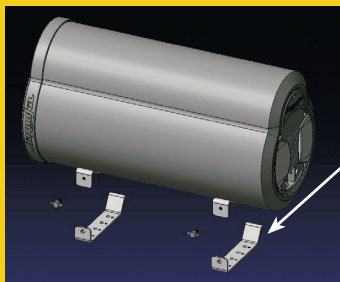

Universal harness
FAST-9999

Vehicle specific
harness FAST-1771

14 Pin Plug
To Bazooka

Ground To
Chassis Of
Vehicle

5 Meter
Extension
Cable

Universal cradle
bracket included

F.A.S.T.
Factory Audio System T-harness

What is F.A.S.T.?

F.A.S.T. is installing a Bass Tube in most cars in under 30 minutes. F.A.S.T. is getting the car back to your customer quicker. F.A.S.T. is doing car dealership and fleet jobs right the first time, every time. F.A.S.T. is profit from increased opportunities. F.A.S.T. is the way to build big profits in 2005! F.A.S.T. is the key to multiple applications with minimum inventory commitment! F.A.S.T. is the innovative T-harness system that allows you to integrate the vast majority of OE systems out there.