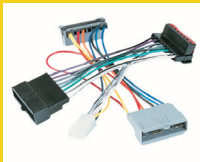

Universal harness
FAST-9999

Vehicle specific
harness FAST-1771

14 Pin Plug
To Bazooka

Ground To
Chassis Of
Vehicle

5 Meter
Extension
Cable

Universal cradle
bracket included

F.A.S.T.
Factory Audio System T-harness

What is F.A.S.T.?

F.A.S.T. is installing a Bass Tube in most cars in under 30 minutes. F.A.S.T. is getting the car back to your customer quicker. F.A.S.T. is doing car dealership and fleet jobs right the first time, every time. F.A.S.T. is profit from increased opportunities. F.A.S.T. is the way to build big profits in 2005! F.A.S.T. is the key to multiple applications with minimum inventory commitment! F.A.S.T. is the innovative T-harness system that allows you to integrate the vast majority of OE systems out there.