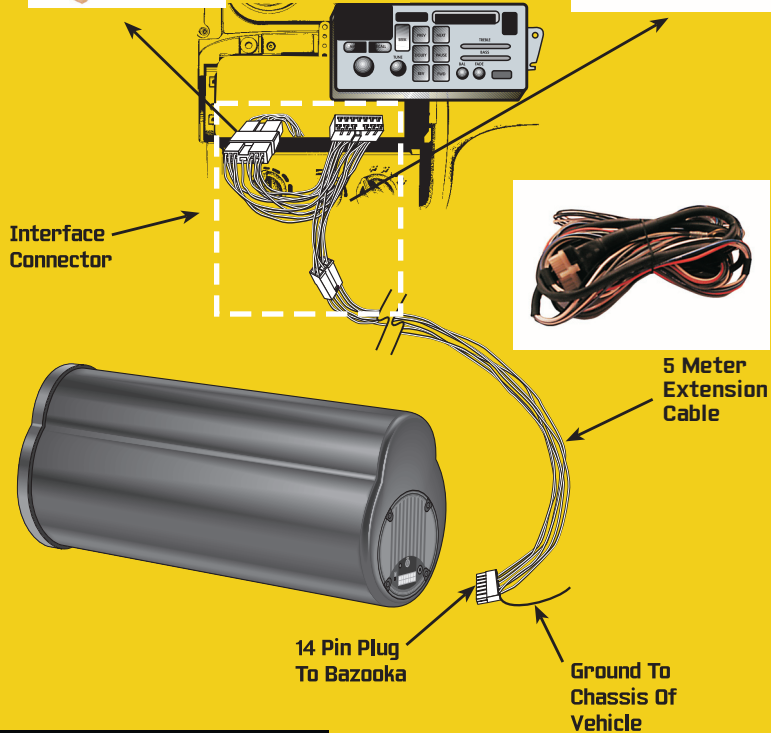

Universal harness
FAST-9999

Vehicle specific
harness FAST-1771

14 Pin Plug
To Bazooka

Ground To
Chassis Of
Vehicle

5 Meter
Extension
Cable

Universal cradle
bracket included

F.A.S.T.
Factory Audio System T-harness

What is F.A.S.T.?

F.A.S.T. is installing a Bass Tube in most cars in under 30 minutes. F.A.S.T. is getting the car back to your customer quicker. F.A.S.T. is doing car dealership and fleet jobs right the first time, every time. F.A.S.T. is profit from increased opportunities. F.A.S.T. is the way to build big profits in 2005! F.A.S.T. is the key to multiple applications with minimum inventory commitment! F.A.S.T. is the innovative T-harness system that allows you to integrate the vast majority of OE systems out there.

How does it work?

In a word, simple. First, choose the Adapter plug(s) to fit your application(s). If you do work for multiple dealerships, choose a SKU mix that makes sense to your business. To minimize inventory overhead, purchase only the extension harnesses for your current Bazooka inventory. At install time, grab the adapter for the car you are working on, one extension cable, and one Bazooka, and get to it. The typical install takes about 25 minutes, but, if you are familiar with the car already, install times of less than 15 minutes are NOT uncommon!